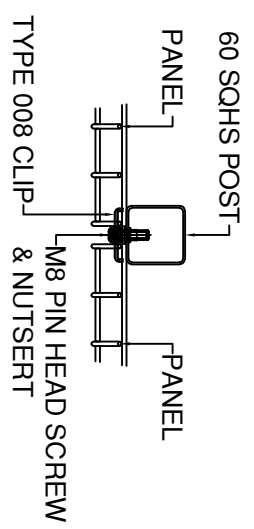

NK IBEX ECO - TYPICAL ELEVATION - 1.80 HIGH BASEPLATED FENCE

CONFIGURATION @ INTERMEDIATE POST

CONFIGURATION @ CORNER POST

THIS DRAWING IS A TYPICAL REPRESENTATION AND MUST NOT BE SCALED.

NK FENCING

NK Fencing Ltd
 40 Tallicock Road
 Carrickfergus
 County Antrim
 BT38 7NU