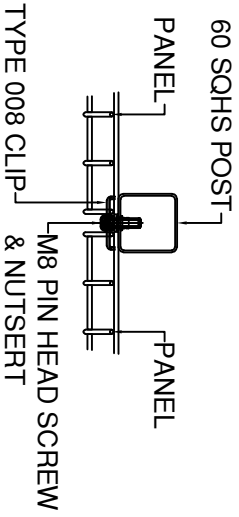

3023 POST CENTRES

PVC CAP

1772 ABOVE GROUND

578 EMBEDDED

NK IBEX ECO - TYPICAL ELEVATION - 1.80 HIGH EMBEDDED FENCE

*20% concrete in normal ground conditions

CONFIGURATION @ INTERMEDIATE POST

CONFIGURATION @ CORNER POST