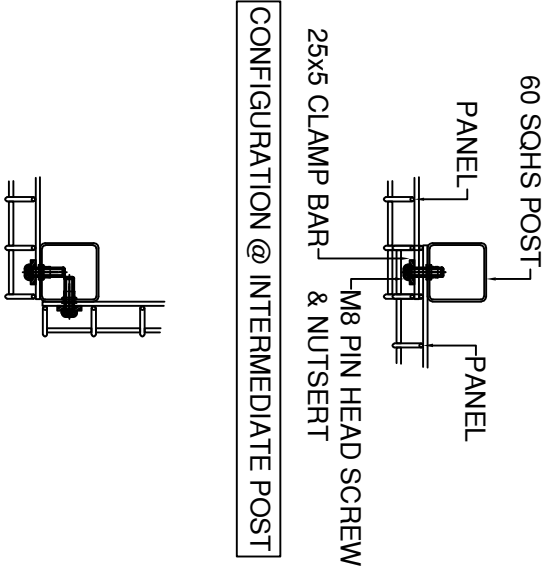

CONFIGURATION @ CORNER POST

CONFIGURATION @ INTERMEDIATE POST

THIS DRAWING IS A TYPICAL REPRESENTATION AND MUST NOT BE SCALED.

NKFENCING

© THIS IS THE PROPERTY OF THE NK GROUP AND MUST NOT BE COPIED