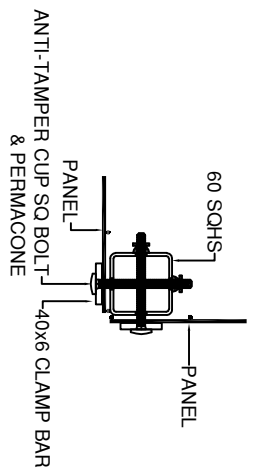

STD POST CONFIGURATION

CNR POST CONFIGURATION

THIS DRAWING IS A TYPICAL REPRESENTATION AND MUST NOT BE SCALED.

NKFENCING

© THIS IS THE PROPERTY OF THE NK GROUP AND MUST NOT BE COPIED

NK Fencing Ltd
 40 Trailecock Road
 Carrickfergus
 County Antrim
 BT38 7NU