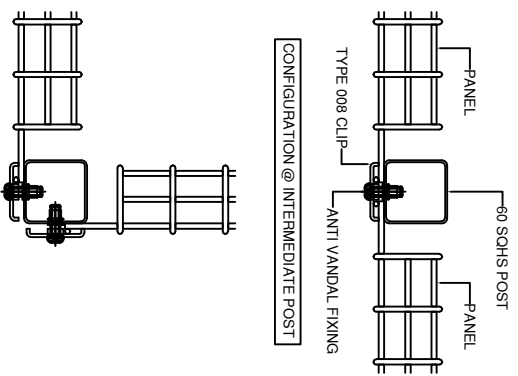

NK IBEX SAFETOP - TYPICAL ELEVATION ON STD FENCE PANEL - 1.80 HIGH BASEPLATED FENCE

CONFIGURATION @ INTERMEDIATE POST

CONFIGURATION @ CORNER POST

THIS DRAWING IS A TYPICAL REPRESENTATION AND MUST NOT BE SCALED.