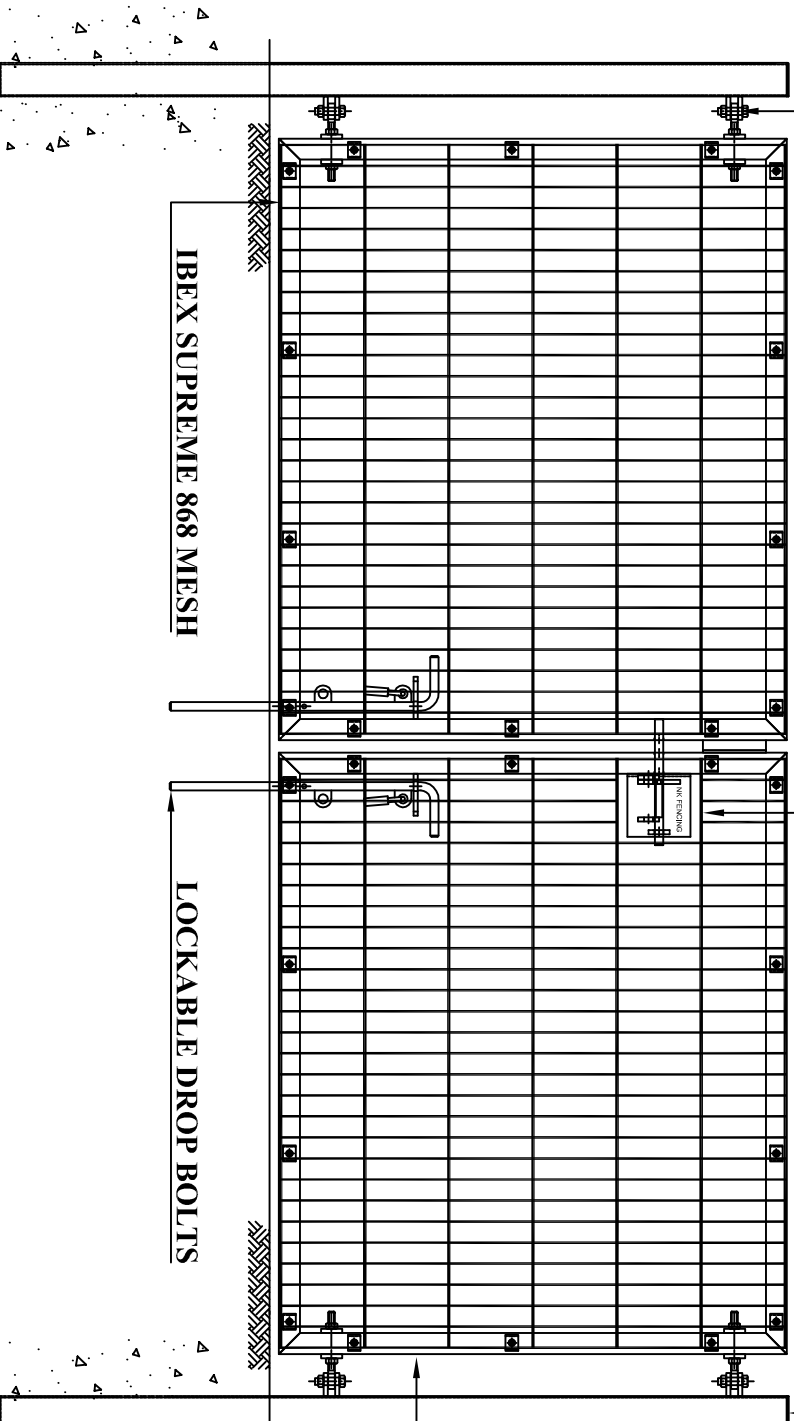

PITCH SIDE

NK ADJUSTABLE HINGES

LOCKABLE SLIDE BAR

PVC CAP

IBEX SUPREME 868 MESH

LOCKABLE DROP BOLTS

50 SQHS FRAME

80 SQHS POST

CONCRETE BASES

NK SPORTS PITCH SURROUND D/L GATE - TYPICAL ELEVATION

DWG No - NK / SPS / 3

THIS DRAWING IS A TYPICAL REPRESENTATION AND MUST NOT BE SCALED.

NK FENCING

NK Fencing Ltd
40 Tallicock Road
Carrickfergus
County Antrim
BT38 7NU
t + 44 28 9335 1172
f + 353 1 628 9000
e mail@nkfencing.com
w www.nkfencing.com
www.nkfencing.ie