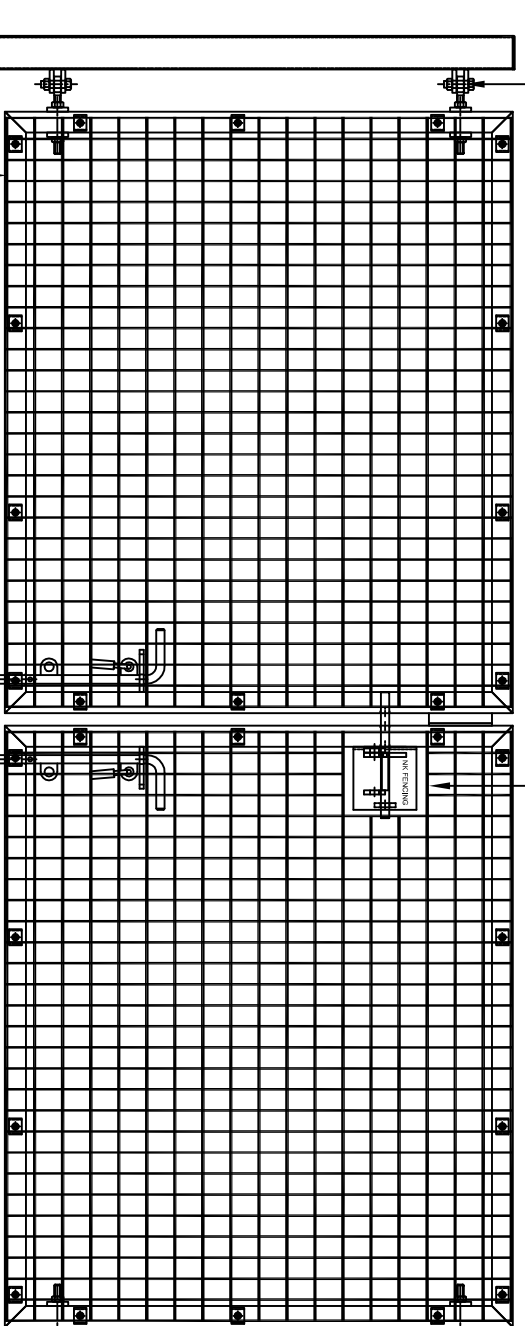

PITCH SIDE

NK ADJUSTABLE HINGES

LOCKABLE SLIDE BAR

PVC CAP

IBEX SUPREME 868 MESH

LOCKABLE DROP BOLTS

80 SQHS POST

50 SQHS FRAME